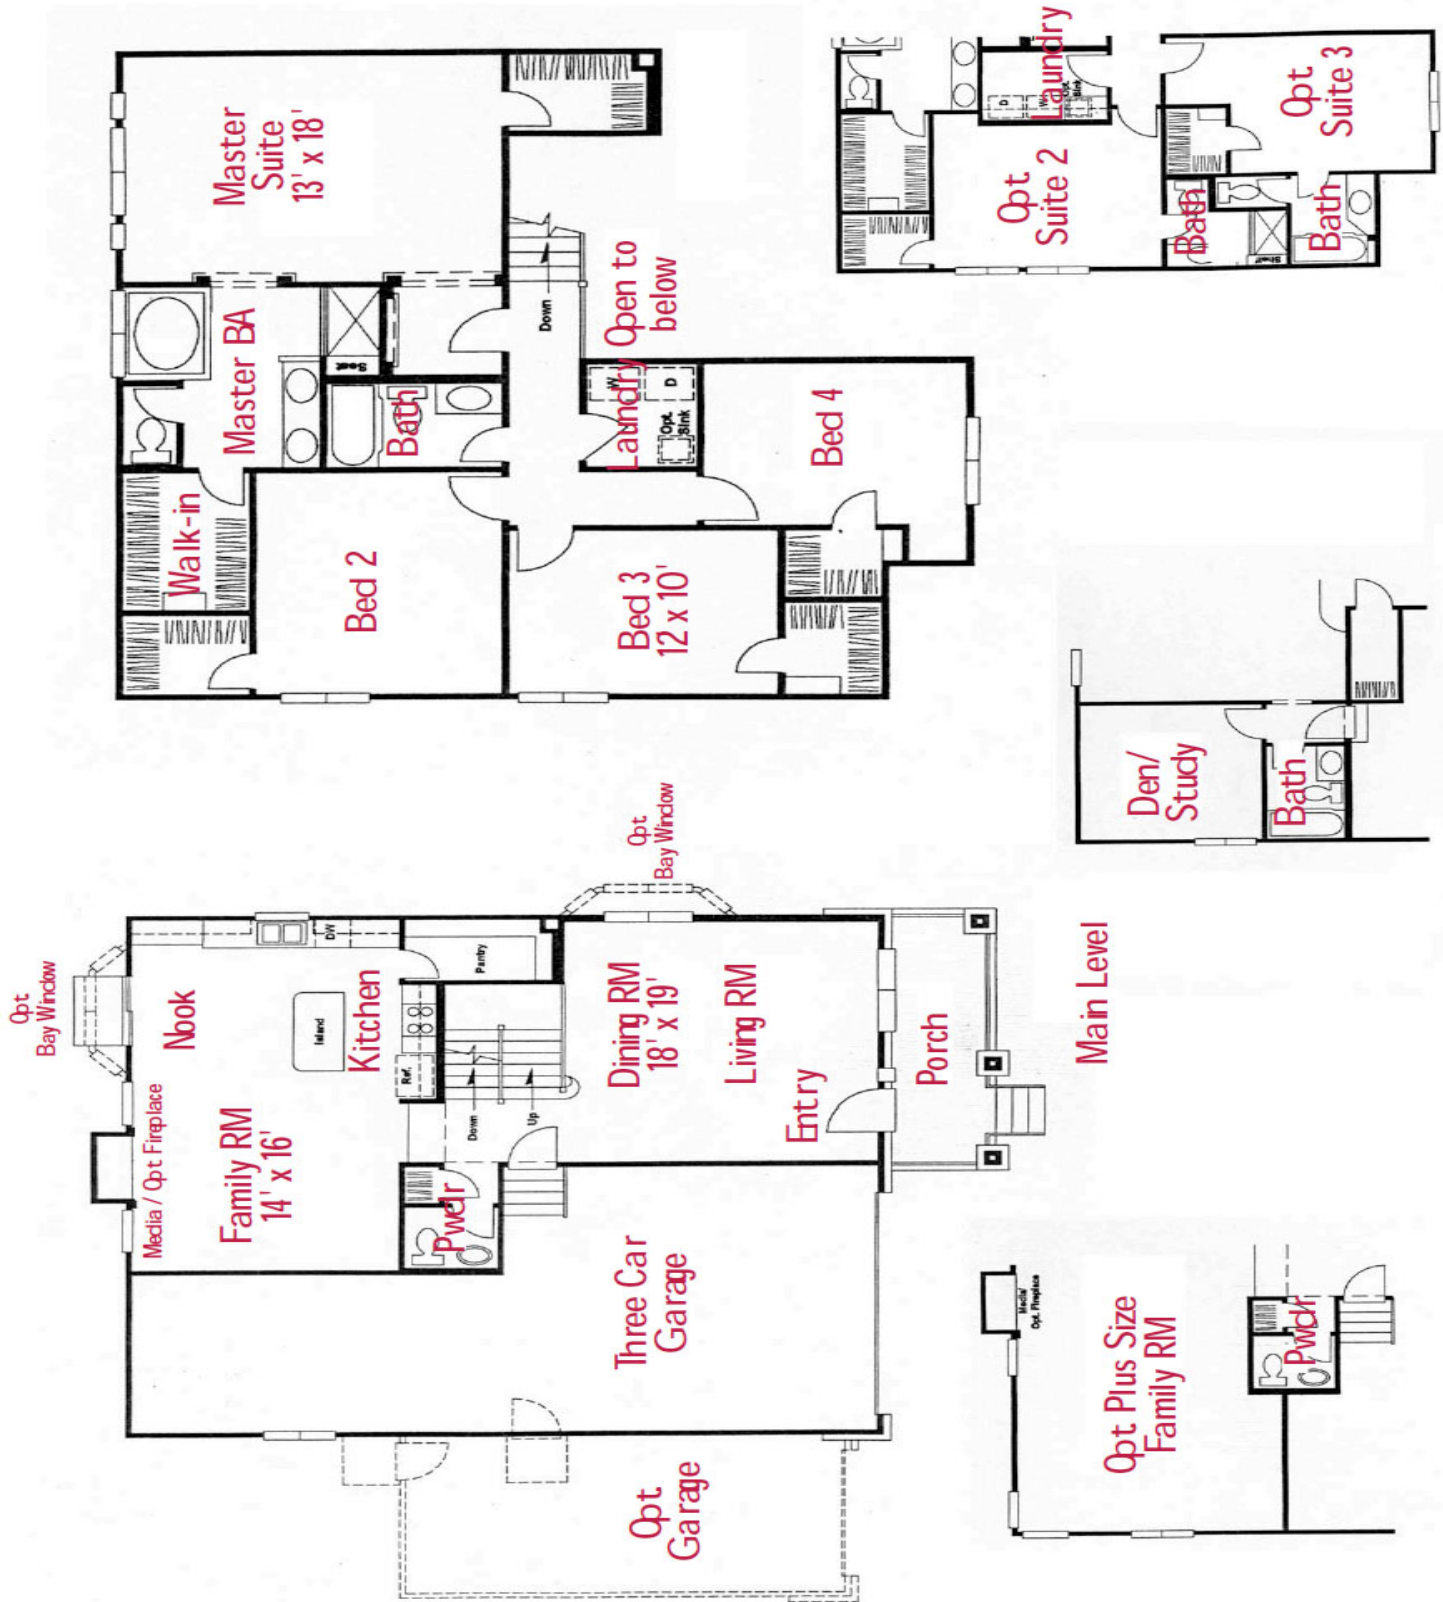

Briarwood

2222 Square Feet

Plans are artists conception only. Dimensions and square footages are approximate. Specifications, plans, options and included specifications are subject to change. Plans are copyrighted property of Rychlund Homes.